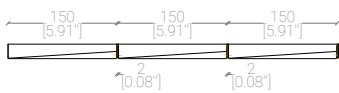

DELTA TILE

Plan

Front Elevation

Pattern

Isometric

Laying Pattern on Flat Surface

We suggest a 2mm Grout between each Delta Tile

NOTE: