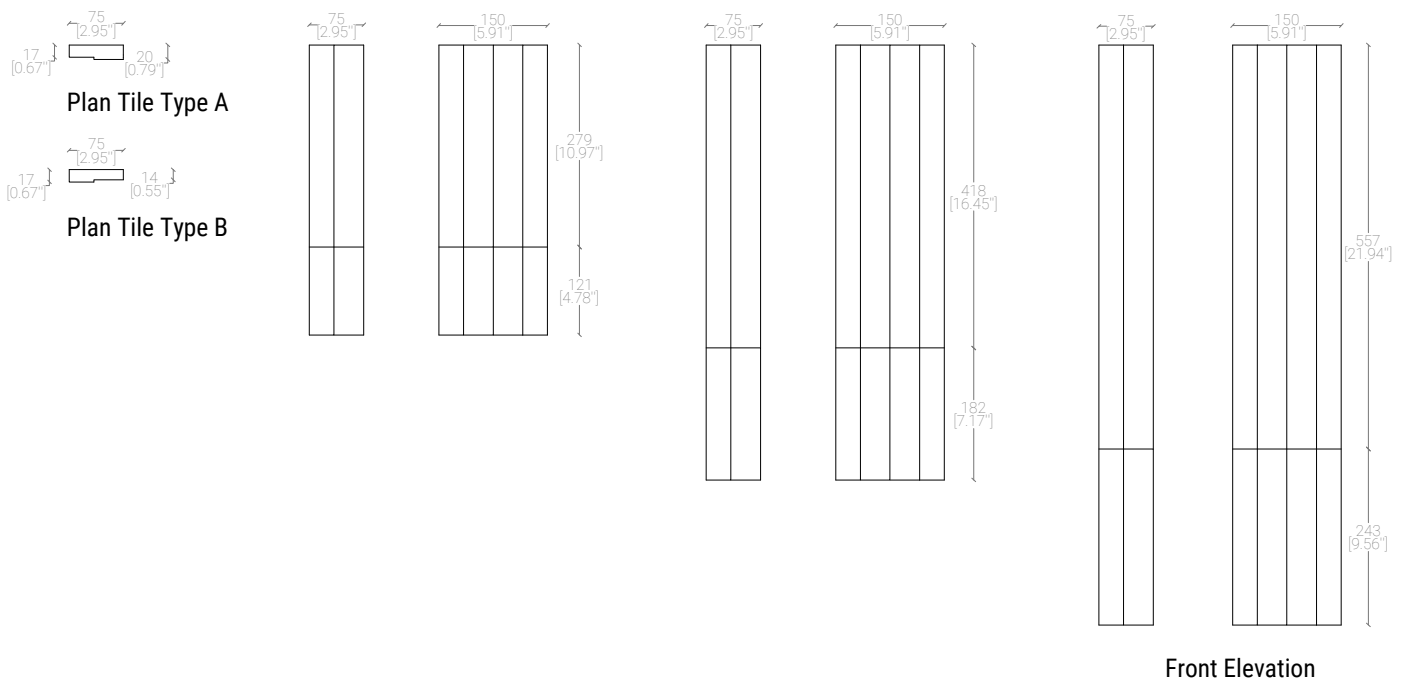

NOTE TILE

We suggest a 2mm Grout between each Note Tile

Please Note that Sierra Tile is assembled and composed by two or four different tiles jointed together.

NOTE:
The sides of the not visible edges may not be completely clean due to some enamel residues as a result of the firing process.