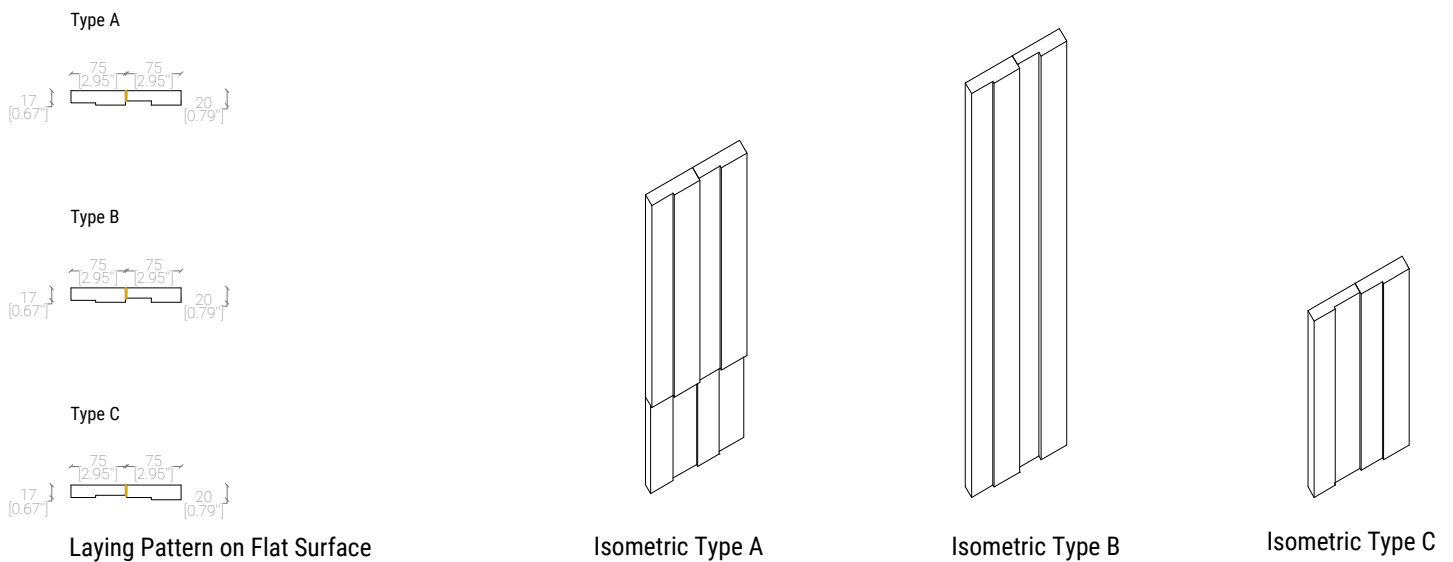

NOTE TILE

We suggest a 2mm Grout between each Note Tile

Please Note that Sierra Tile is assembled and composed by two or four different tiles jointed together.

NOTE:
The sides of the not visible edges may not be completely clean due to some enamel residues as a result of the firing process.